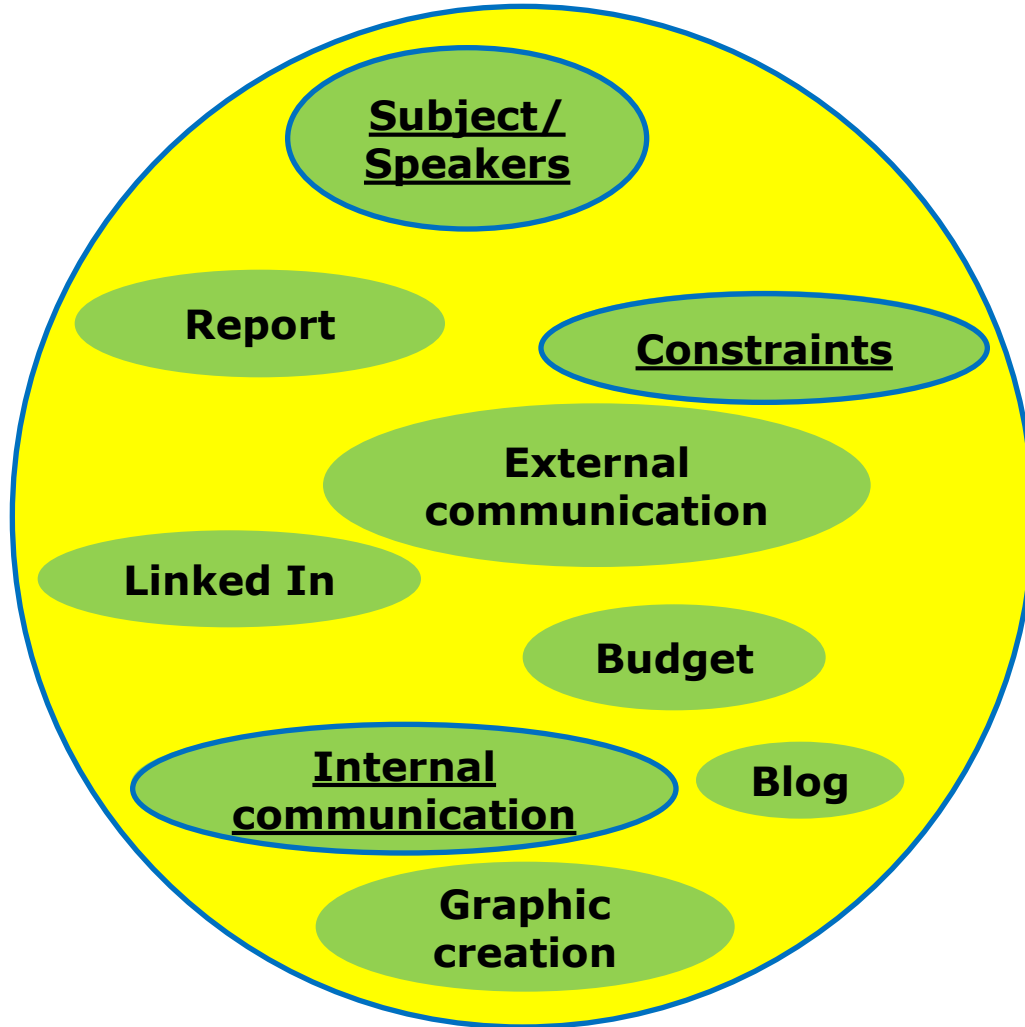

Self Orientation: birth and deployment of the topology of functions in a collective

Grégory Savidand

X-Recherche

gregory.savidand@polytechnique.fr

Birth certificate

- Group born on june 18th 2009
- One mission
- One organization
- Members
- Action modalities

Topological challenge

Old generation
Memory
Evolution

X

myself

Young generation
Enthusiasm
Creativity

Topological challenge

Embryo – Creation

Embryo – Creation

Embryo – Creation

Responsibilities

- President
- Secretary
- Treasurer
- Communication
- Blog
- Linked In

From cocoon to chrysalide – transmission

From cocoon to chrysalide – transmission

From cocoon to chrysalide – transmission

First perturbation : procedures

Process – implication of old generation

Process – implication of old generation

Self Orientation - process

Thank you for your attention

Website

<http://x-recherche.polytechnique.org>