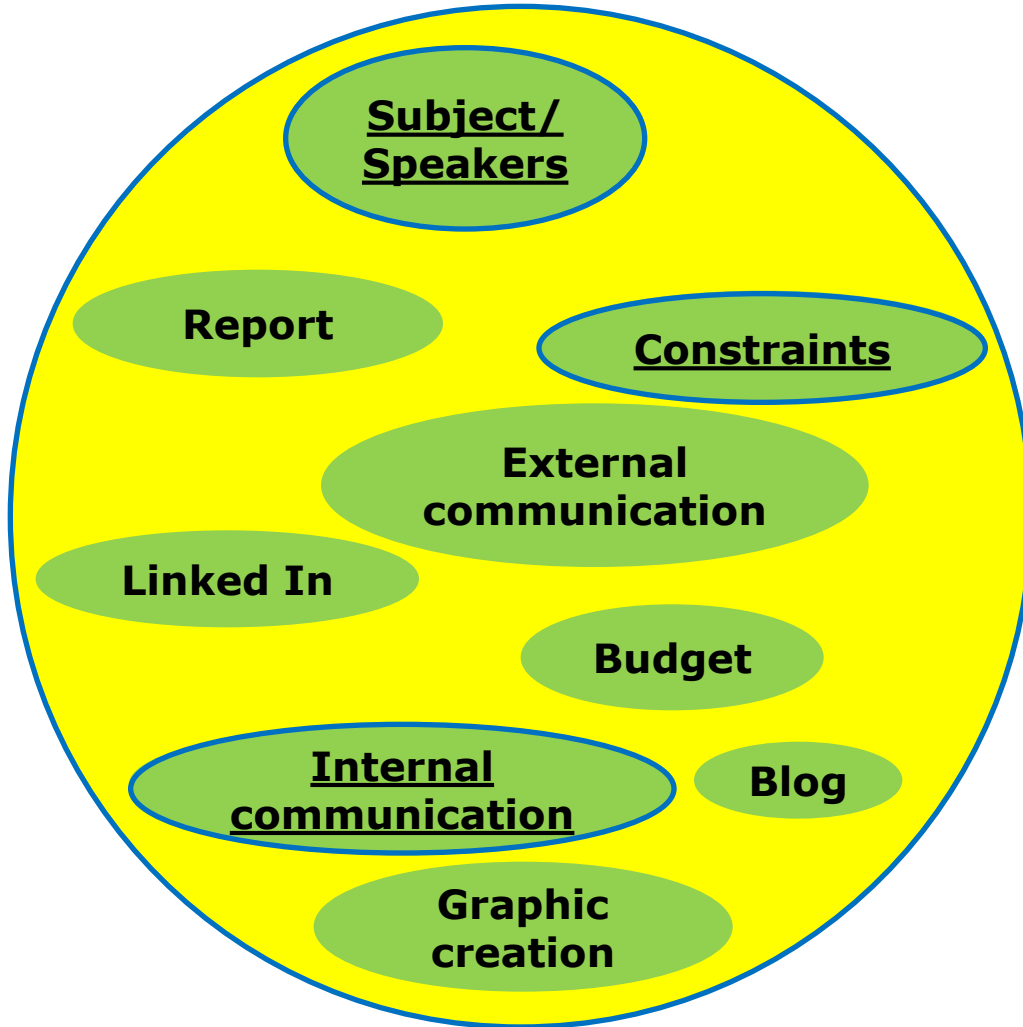

Self Orientation: birth and deployment of the topology of functions in a collective

Grégory Savidand

X-Recherche

gregory.savidand@polytechnique.fr

Birth certificate

- Group born on june 18th 2009
- One mission
- One organization
- Members
- Action modalities

Topological challenge

Old generation
Memory
Evolution

X

myself

Young generation
Enthusiasm
Creativity

Topological challenge

Embryo – Creation

Embryo – Creation

Embryo – Creation

Responsibilities

- President
- Secretary
- Treasurer
- Communication
- Blog
- Linked In

From cocoon to chrysalide – transmission

From cocoon to chrysalide – transmission

From cocoon to chrysalide – transmission

First perturbation : procedures

Process – implication of old generation

Process – implication of old generation

Self Orientation - process

Thank you for your attention

Website

<http://x-recherche.polytechnique.org>