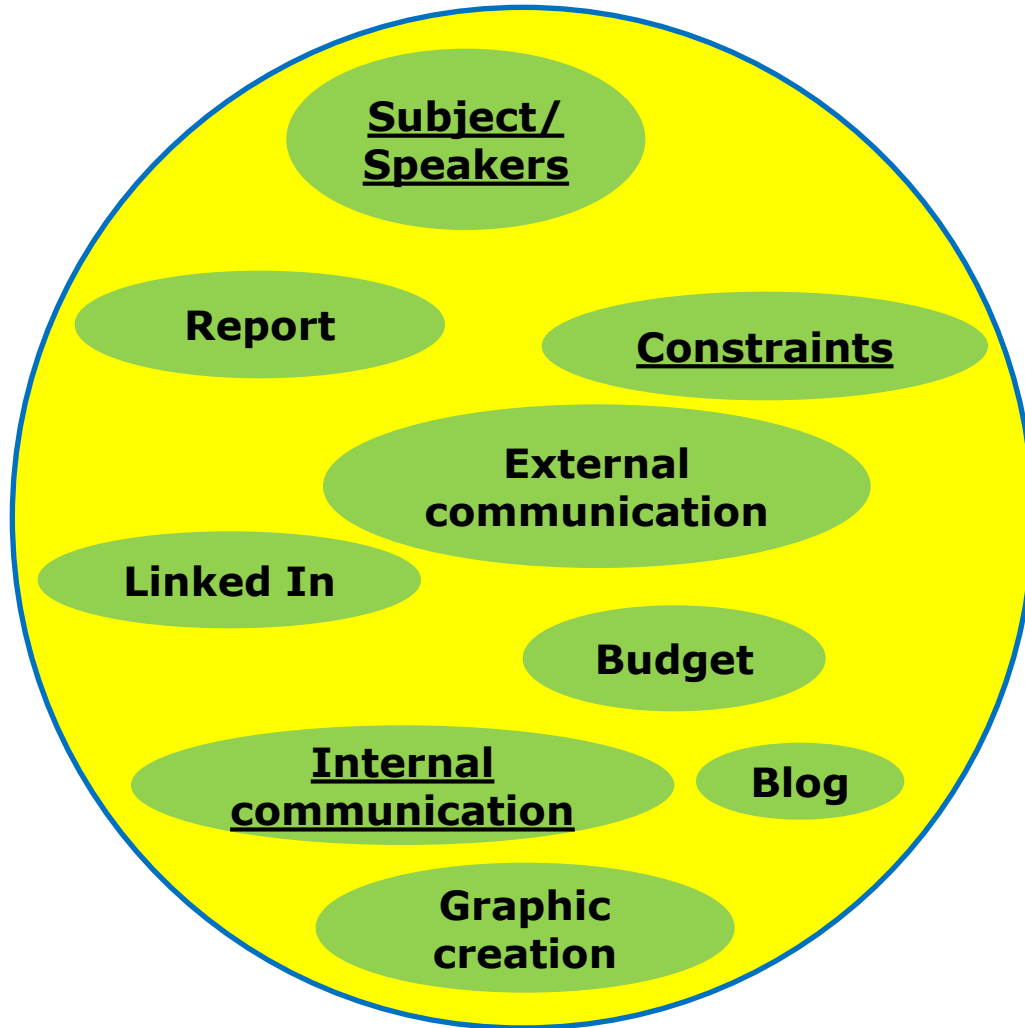

Self Orientation: birth and deployment of the topology of functions in a collective

Grégory Savidand

X-Recherche

gregory.savidand@polytechnique.fr

Birth certificate

- Group born on june 18th 2009
- One mission
- One organization
- Members
- Action modalities

Topological challenge

Old generation
Memory
Evolution

X

myself

Young generation
Enthusiasm
Creativity

Topological challenge

Embryo – Creation

Embryo – Creation

Embryo – Creation

Responsibilities

- President
- Secretary
- Treasurer
- Communication
- Blog
- Linked In

From cocoon to chrysalide – transmission

From cocoon to chrysalide – transmission

From cocoon to chrysalide – transmission

First perturbation : procedures

Process – implication of old generation

Process – implication of old generation

Self Orientation - process

Thank you for your attention

Website

<http://x-recherche.polytechnique.org>